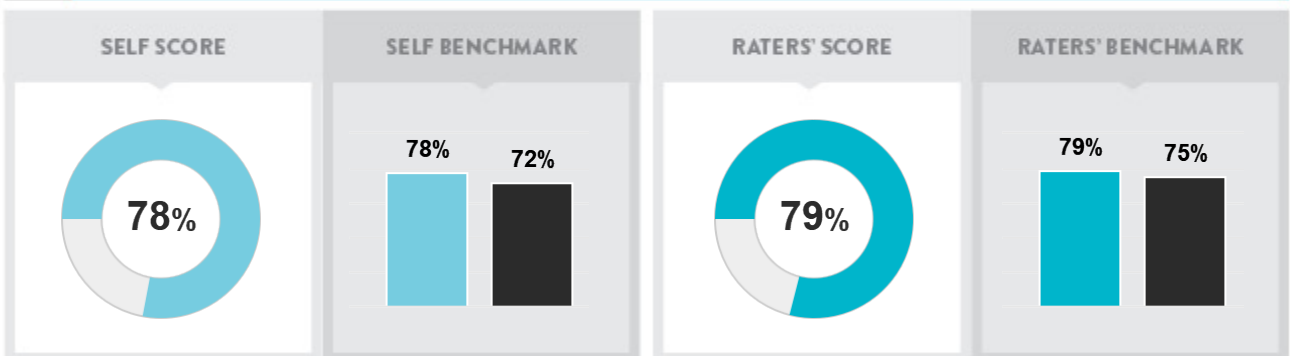

RATERS' SCORE

RATERS' BENCHMARK

74% 72%

ATTITUDE

SELF SCORE

SELF BENCHMARK

76% 74%

RATERS' SCORE

RATERS' BENCHMARK

80% 77%

AGILITY GROUP RESULTS

INTUITION

AWARENESS

INFLUENCE

ADAPTABILITY

SAMPLE