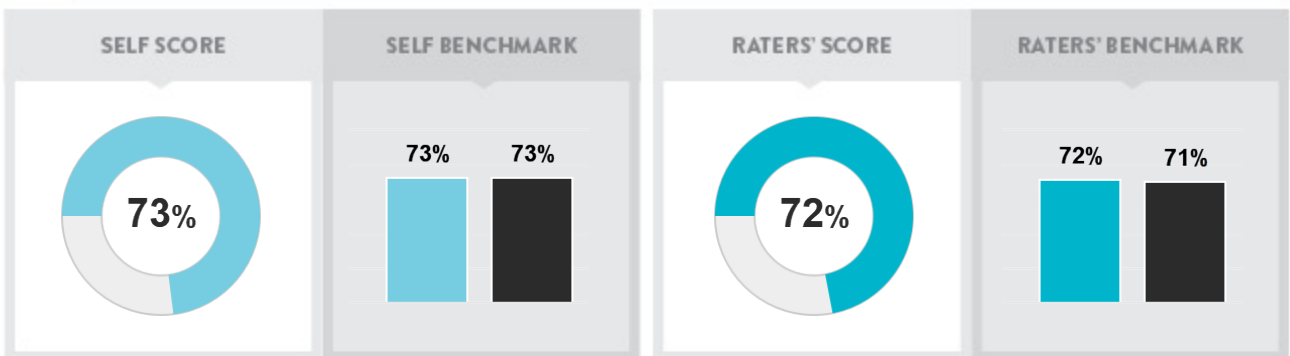

RATERS' SCORE

RATERS' BENCHMARK

74% 72%

ATTITUDE

SELF SCORE

SELF BENCHMARK

76% 74%

RATERS' SCORE

RATERS' BENCHMARK

80% 77%

AGILITY GROUP RESULTS

INTUITION

AWARENESS

INFLUENCE

ADAPTABILITY

SAMPLE