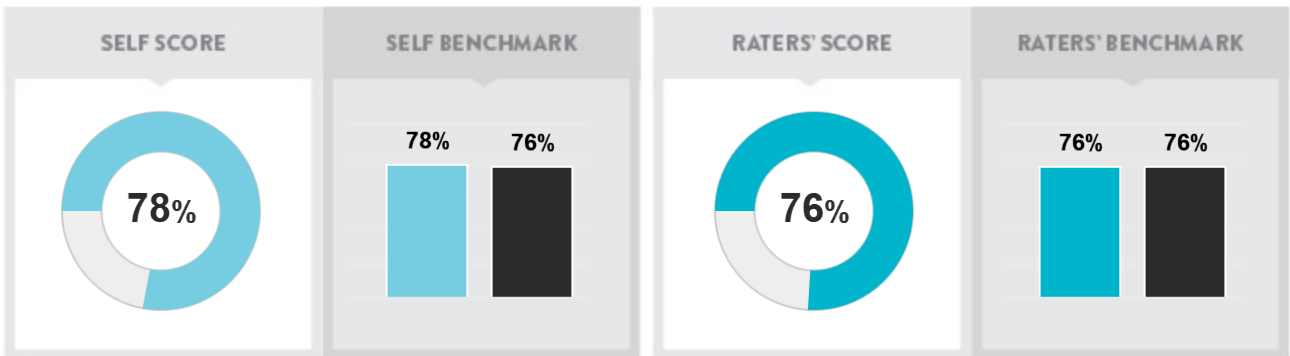

RATERS' SCORE

RATERS' BENCHMARK

74% 72%

ATTITUDE

SELF SCORE

SELF BENCHMARK

76% 74%

RATERS' SCORE

RATERS' BENCHMARK

80% 77%

AGILITY GROUP RESULTS

INTUITION

AWARENESS

INFLUENCE

ADAPTABILITY

SAMPLE