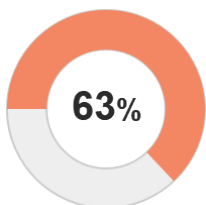

BALANCE

SELF SCORE